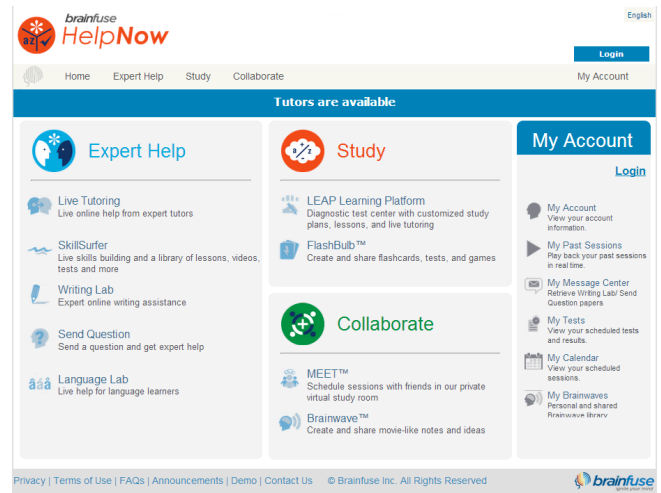

FREE Online Tutoring!

FREE Writing Lab!

UNIVERSITY of HAWAII®
KAPI'OLANI
COMMUNITY COLLEGE

On Demand, Anytime, Anywhere eLearning

Brainfuse offers an unparalleled level of personalized attention by transforming online tutoring into an all-in-one learning experience. We empower the student with a wide range of services that flow seamlessly together or can be used alone depending on the student's learning style.

With BRAINFUSE, you can

- **Receive Instant Tutoring** and interact with a live tutor.
- **Submit Your Writing** to our Online Writing Lab for a review.
- **Submit a Question** and receive a reply from a tutor.
- **Personalized Skills Building & Test Prep** in college readiness, college subjects, Accuplacer, Compass and GRE.
- **Create your own flashcards** and online quizzes/games to reinforce classroom learning.
- **Form online study groups** or schedule live sessions with peers/faculty instructors using the Meet collaborative whiteboard (audio capable).
- **Record and email** video-like notes on the Brainfuse whiteboard.