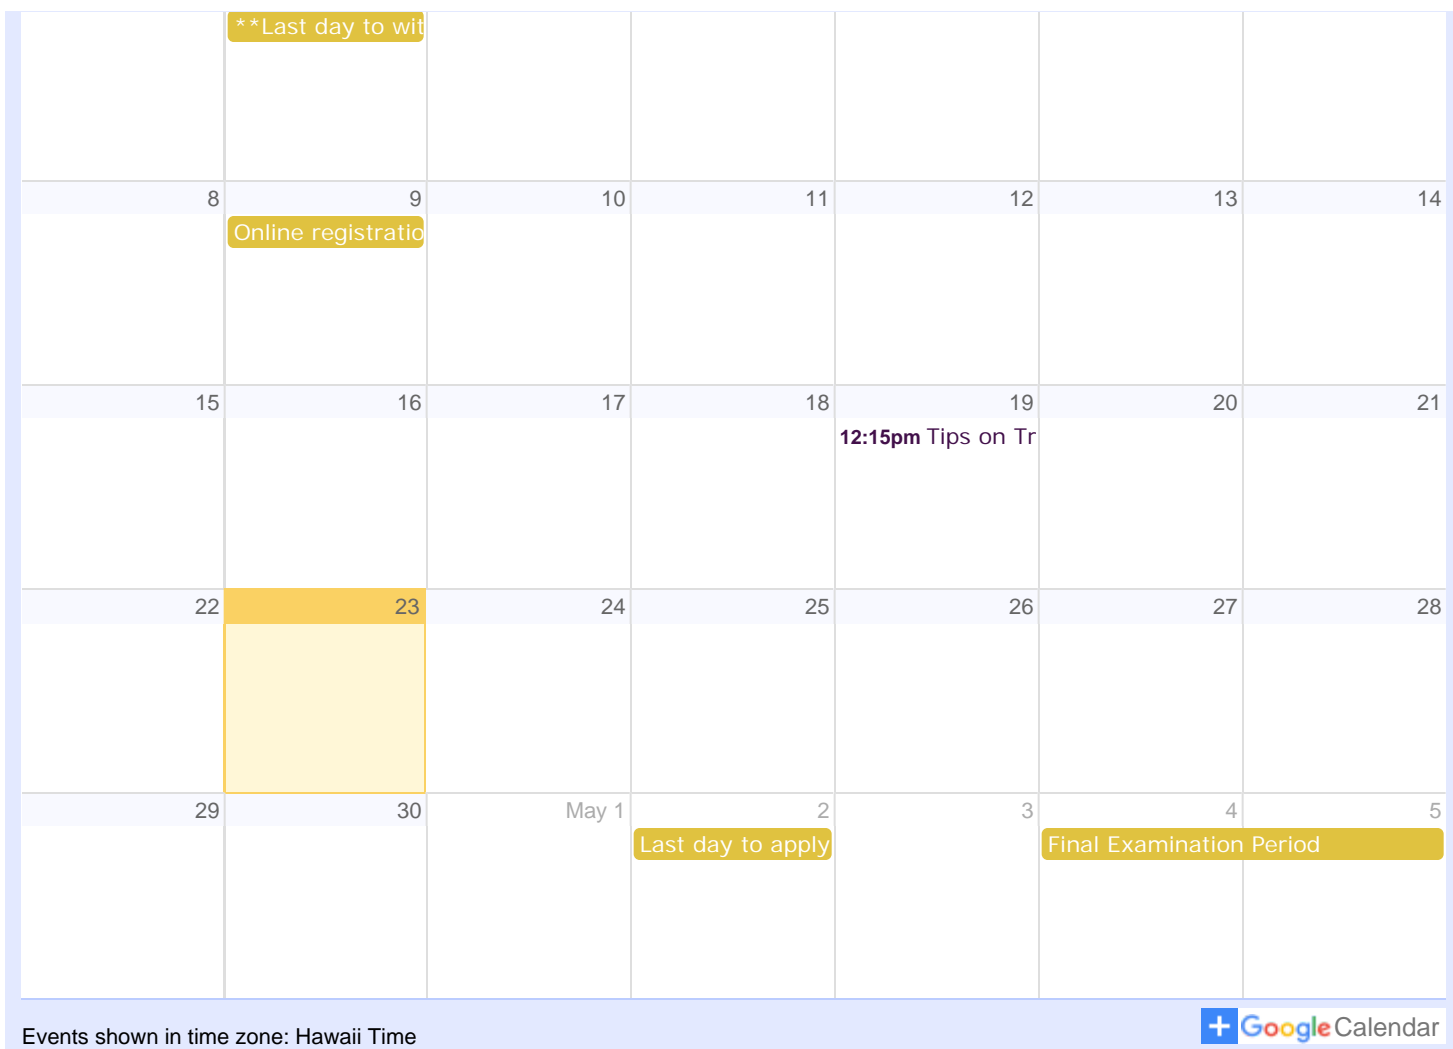

Maida Kamber Center

Today ◀ ▶ **April 2018** ▼

Week **Month** **Agenda** ▼

Sun	Mon	Tue	Wed	Thu	Fri	Sat
Apr 1	2	3	4	5	6	7

n

Forms & Documents

- Hawaiian Studies Program
- Liberal Arts Programs
- Natural Sciences (STEM) Programs
- New Media Arts Program