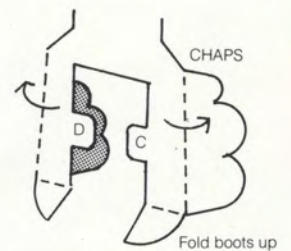

Fish Dinner 1.25
Choice of whipped potatoes or French fries. Includes applesauce and a dinner roll and butter.

Denny's® SHERIFF TOM™

PUNCH-OUT AND PUT-TOGETHER TOY
Read instructions and punch out parts carefully

1. Punch out HORSE. Fold sides down. Fold neck up. Do not fold ears. Fold head down as illustrated. Fold and fit slots **A** together in front. Do the same with slots **B** in back.

2. Punch out SHERIFF TOM. Punch out **HAT BRIM.** Insert **HAT BRIM** over **TOM'S** head. Push down until **BRIM** rests on ears as illustrated. Fold chaps back on score lines as illustrated.