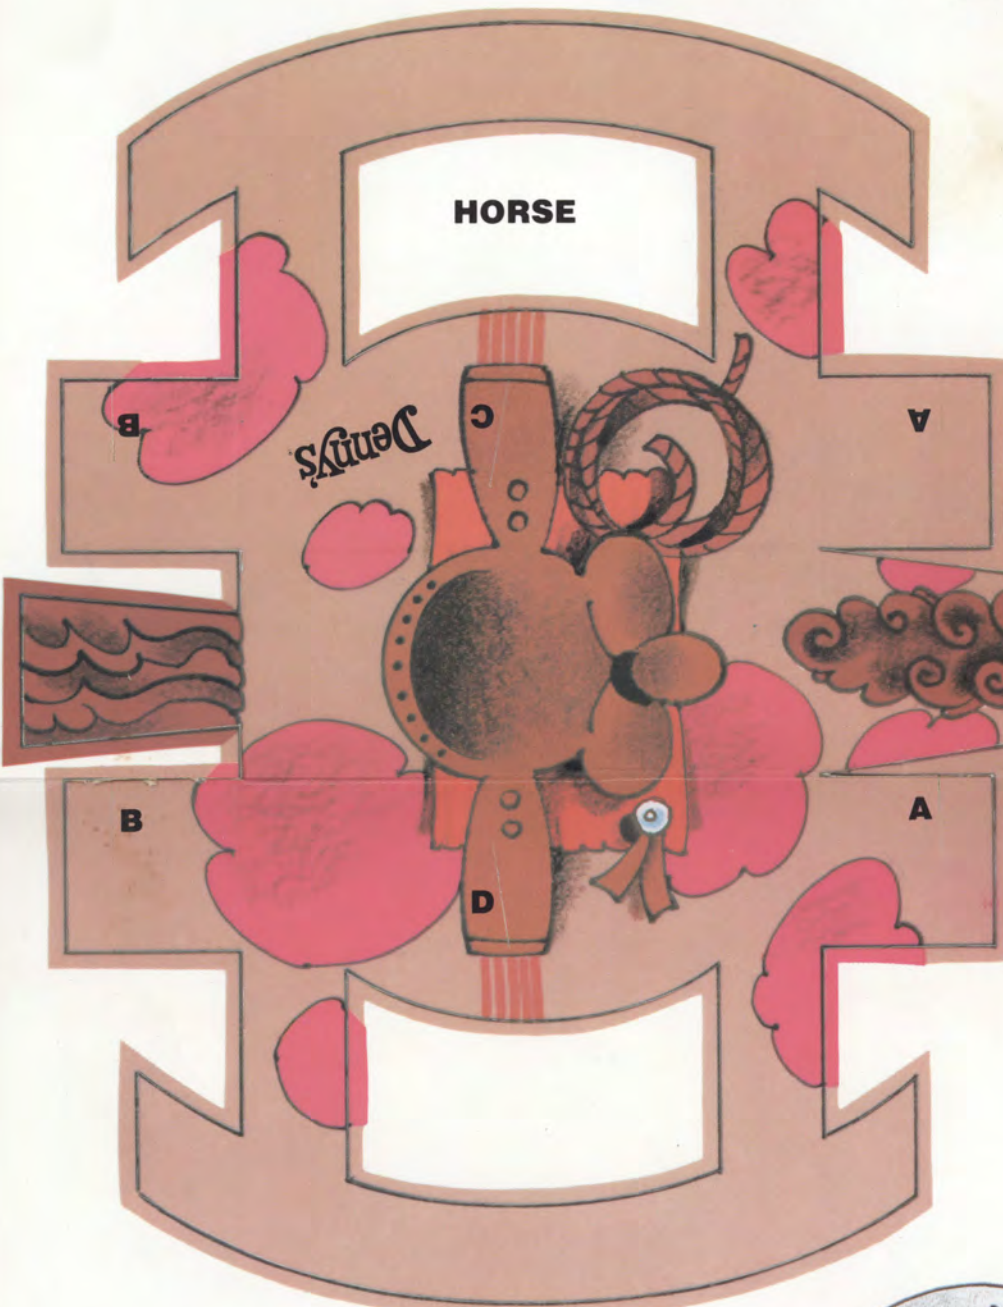

Fish Dinner 1.25
Choice of whipped potatoes or French fries. Includes applesauce and a dinner roll and butter.

Denny's® SHERIFF TOM™

PUNCH-OUT AND PUT-TOGETHER TOY
Read instructions and punch out parts carefully

1. Punch out HORSE. Fold sides down. Fold neck up. Do not fold ears. Fold head down as illustrated. Fold and fit slots **A** together in front. Do the same with slots **B** in back.

2. Punch out SHERIFF TOM. Punch out **HAT BRIM.** Insert **HAT BRIM** over **TOM'S** head. Push down until **BRIM** rests on ears as illustrated. Fold chaps back on score lines as illustrated.