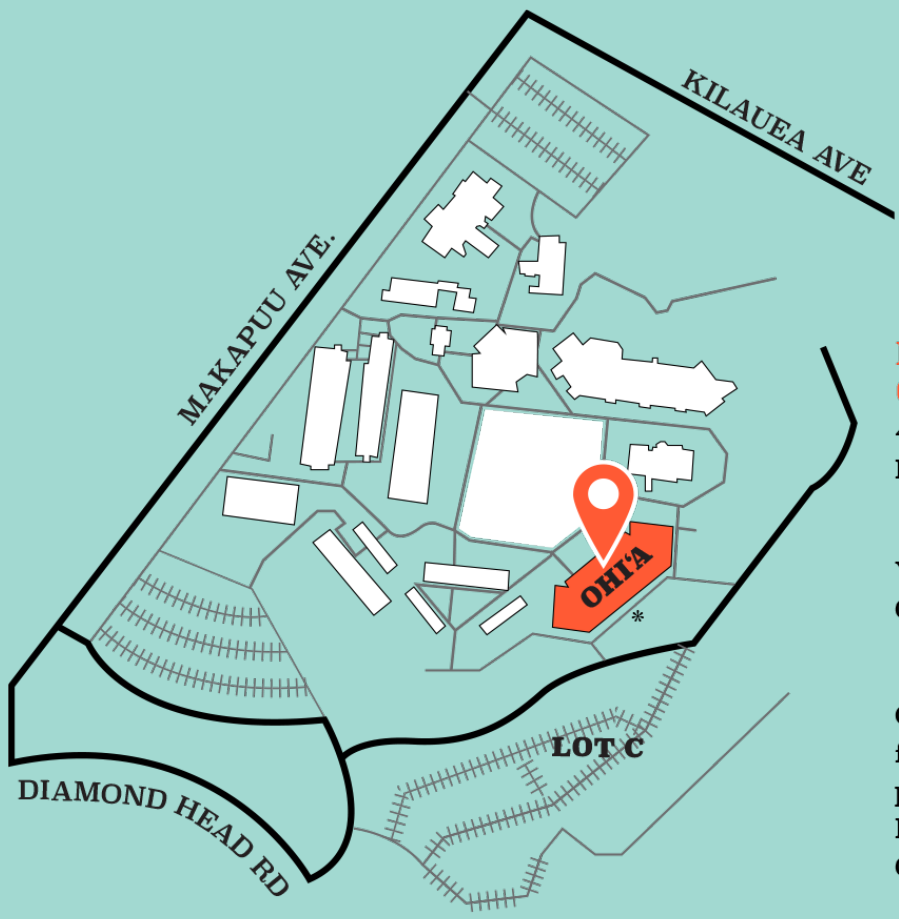

KAPI'OLANI COMMUNITY COLLEGE

4303 Diamond Head Rd.
Honolulu, HI 96816

You'll find the event in the
Ohi'a cafeteria.

General parking can be
found in Lot C and accessible
parking is available on the
lane on the south side of the
Ohi'a cafeteria.*