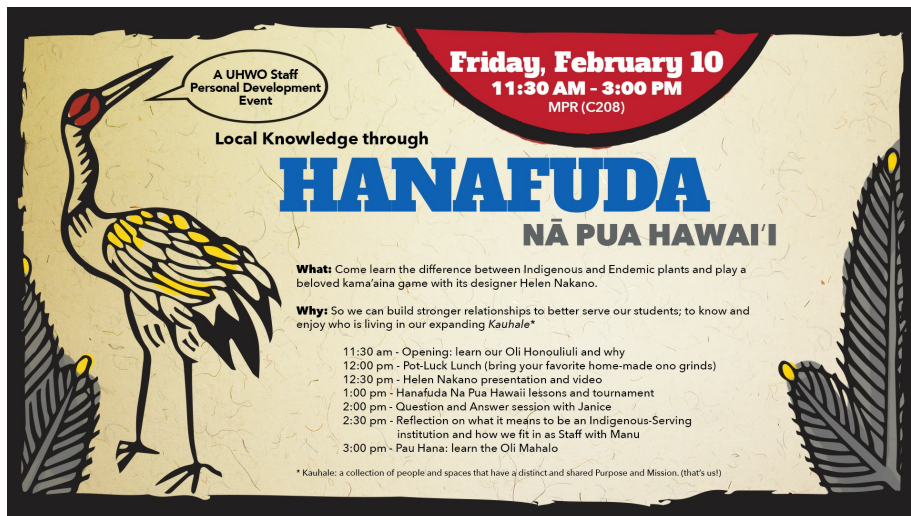

Staff (APT and Civil Service) Professional Development Day, Feb. 10

The first Staff (APT and Civil Service) Professional Development Day will be on Friday, February 10, from 11:30 a.m. to 3 p.m. in the Multipurpose Room. See above for additional details. It will be a potluck lunch and an afternoon of coming together for fun and learning.

UH Whistleblower Hotline

University of Hawai'i students, faculty, and staff have an important resource to confidentially report violations of laws, rules, regulations and UH policies. A whistleblower hotline launched in June 2016 further advances the university's commitment to encourage and enable any member of UH or the general public to make good faith reports of misconduct.

University of Hawaii Whistleblower website:

<https://secure.ethicspoint.com/domain/media/en/gui/40480/index.html>

UH Whistleblower Hotline: [1-855-874-2849](tel:1-855-874-2849)

For more information go to UH News at <http://go.hawaii.edu/coj>

Governor's Awards

Nominations are being accepted for the 2017 Governor's Awards for three categories: Employee, Manager and Team of the Year. The awards honor employees who exemplify the highest caliber of public service and dedication to serving the people of Hawaii. Deadline to submit a nomination is January 20, 2017. Please refer to the OHR website (www.hawaii.edu/ohr) recent announcement for more information, instructions and nomination forms.

OHR contact information

Phone: 956-8643

Email: uh-benefits-l@lists.hawaii.edu

DE Tip of the Week - Lulima 10.7

As you may already know, Lulima was upgraded over the break to version 10.7. There have been many changes that have made to the system. You can find more information about those changes here: [What's new in Lulima 10.7](#). Today's highlight is about the new drag and drop feature. In Resources you can now drag and drop multiple files to upload to your site. After confirming the settings you'll see the files uploaded to your site. For more information, visit the new [Distance Learning microsite](#) featuring distance education information for faculty and students, or email uhwode@hawaii.edu.

UHWO in the News